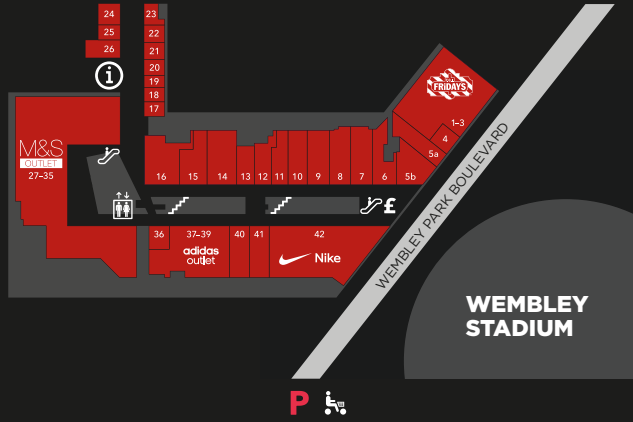

RED LEVEL

RESTAURANTS & BARS

PURPLE LEVEL

CINEMA LEVEL

STORE DIRECTORY

FASHION

- 6 BENCH
- 36 BJÖRN BORG
- 64 FIORELLI
- 77 FRANKLIN & MARSHALL
- 80 GAP OUTLET
- 58 GUESS
- 83 H&M
- 77 JACK WILLS
- 62 LEE WRANGLER
- 65 SUIT DIRECT
- 76 LEVI'S
- 27 M&S OUTLET
- 92 NEXT OUTLET
- 74 PHASE EIGHT
- 63 RELIGION
- 50 SKOPE'S
- 84 SUPERDRY

FOOTWEAR

- 90 CLARKS OUTLET
- 15 CONVERSE
- 13 DR. MARTENS
- 72 KURT GEIGER
- 8 SKECHERS
- 40 SOLE TRADER
- 41 VANS

GIFTS & ACCESSORIES

- 56 CHAPELLE
- 12 CLAIRE'S ACCESSORIES
- 9 ERNEST JONES
- 73 HAMLEYS
- 60 HARIBO
- 51 HOLLAND & BARRETT
- 91 LINDT
- 89 RED5
- 50a SUNGLASS HUT
- 54 THE BODY SHOP
- 57 THE FRAGRANCE SHOP
- 10 THE WORKS

HOMEWARE

- 53 CHRISTY
- 88 DENBY
- 52 PROCOOK
- 71 TEMPUR
- 86 VILLEROY & BOCH

OUTDOOR/SPORTS

- 37 ADIDAS OUTLET
- 5b ASICS
- 14 NEW BALANCE
- 42 NIKE FACTORY OUTLET
- 16 THE NORTH FACE
- 7 TRESPASS

RESTAURANTS/CAFÉS

- 96 BIG MOE'S
- 67a CABANA
- 79 CAFFÉ NERO
- 20 CHABOBA
- 49 COSTA
- 100 FRANKIE & BENNY'S
- 105 HANDMADE BURGER CO
- 95 JRC GLOBAL BUFFET
- 97 LAS IGUANAS
- 101 NANDO'S
- 68 PING PONG
- 99 PIZZA EXPRESS
- 46 PRET A MANGER
- 66 PREZZO
- 98 SHAKETASTIC
- 108 STARBUCKS
- 26 SUBWAY
- 1 TGI FRIDAY'S
- 5a TREATZ
- 104 WAGAMAMA
- 24 WENZEL'S THE BAKERS
- 102 ZIZZI

SERVICES/GENERAL

- 107 AMAZON LOCKERS
- 19 BHAVI BEAUTY
- 23 CURRENCY EXCHANGE
- 26 DODDLE
- 25 HAIR FOCUS
- 18 NEWSPPOINT

TECHNOLOGY

- 21 SAMSUNG SUPPORT
- 55 SONY

CINEMA

- 107 CINEWORLD

For more information please ask at Guest Services located on Red Level.