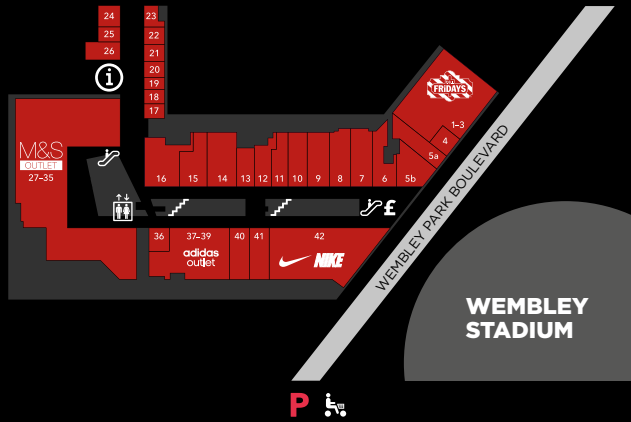

GROUND LEVEL