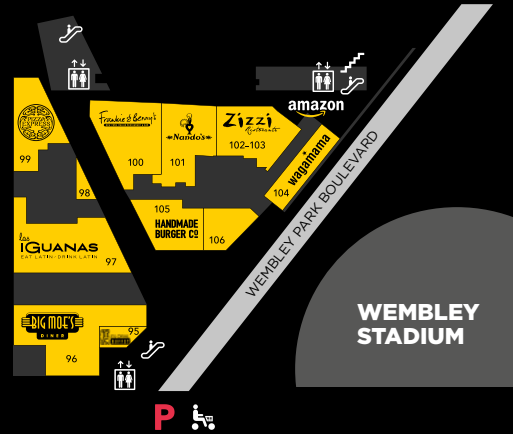

GROUND LEVEL

LEVEL TWO

LEVEL ONE

LEVEL FOUR

STORE DIRECTORY

FASHION

- 36 BJÖRN BORG
- 80 GAP OUTLET
- 58 GUESS
- 83 H&M
- 77 JACK WILLS
- 62 LEE WRANGLER
- 76 LEVI'S
- 27 M&S OUTLET
- 92 NEXT OUTLET
- 74 PHASE EIGHT
- 63 RELIGION
- 78 REPLAY
- 50 SKOPES
- 65 SUIT DIRECT
- 84 SUPERDRY

FOOTWEAR

- 90 CLARKS OUTLET
- 15 CONVERSE
- 13 DR. MARTENS
- 72 KURT GEIGER
- 8 SKECHERS
- 40 SOLE TRADER
- 41 VANS

GIFTS & ACCESSORIES

- 56 CHAPELLE
- 12 CLAIRE'S ACCESSORIES
- 9 ERNEST JONES
- 64 FIORELLI
- 11 GLOBAL LUGGAGE
- 73 HAMLEYS
- 60 HARIBO
- 51 HOLLAND & BARRETT
- 91 LINDT
- 50a SUNGLASS HUT
- 54 THE BODY SHOP
- 57 THE FRAGRANCE SHOP
- 10 THE WORKS
- 75 YANKEE CANDLE

HOMEWARE

- 88 DENBY
- 52 PROCOOK
- 71 TEMPUR
- 86 VILLEROY & BOCH
- 87 ZWILLING J.A HENCKELLS

OUTDOOR/SPORTS

- 37 ADIDAS OUTLET
- 5b ASICS
- 14 NEW BALANCE
- 42 NIKE FACTORY OUTLET
- 16 THE NORTH FACE
- 53 TRESPASS

RESTAURANTS/CAFÉS

- 96 BIG MOE'S
- 67a CABANA
- 79 CAFFÉ NERO
- 20 CHABOBA
- 49 COSTA
- 100 FRANKIE & BENNY'S
- 105 HANDMADE BURGER CO.
- 95 JRC GLOBAL BUFFET
- 97 LAS IGUANAS
- 101 NANDO'S
- 17 OPA! GREEK BAKERY
- 68 PING PONG
- 99 PIZZA EXPRESS
- 46 PRET A MANGER
- 66 PREZZO
- 98 SHAKETASTIC
- 108 STARBUCKS
- 26 SUBWAY
- 1 TGI FRIDAYS
- 5a TREATZ
- 104 WAGAMAMA
- 24 WENZEL'S THE BAKERS
- 102 ZIZZI

SERVICES/GENERAL

- 107 AMAZON LOCKERS
- 19 BHAVI BEAUTY
- 23 CURRENCY EXCHANGE
- 26a DODDLE
- 25 HAIR FOCUS
- 18 NEWSPPOINT

TECHNOLOGY

- 89 IMMOTION VR
- 21 SAMSUNG SUPPORT
- 55 SONY

CINEMA

- 107 CINEWORLD

- TOILETS
- SHOPMOBILITY
- ESCALATOR
- BABY CHANGE
- LIFT
- STAIRS

- GUEST SERVICES
- AMAZON LOCKERS
- CASH POINT
- RED PARKING

For more information please ask at Guest Services located on Red Level.