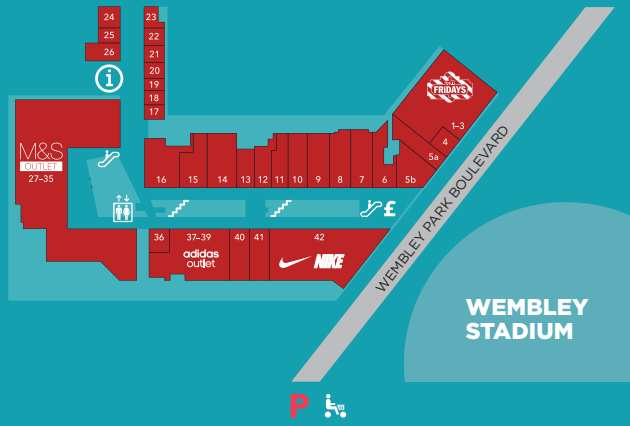

Wembley Park

Wembley Stadium

HA9 ORX

[LondonDesignerOutlet.com](https://www.LondonDesignerOutlet.com)

FOOD

FASHION

**LONDON
DESIGNER
OUTLET**
WEMBLEY PARK

GROUND LEVEL

LEVEL TWO

LEVEL ONE

LEVEL FOUR

STORE DIRECTORY

FASHION

- 36 BJÖRN BORG
- 80 GAP OUTLET
- 58 GUESS
- 83 H&M
- 77 JACK WILLS
- 62 LEE WRANGLER
- 76 LEVI'S
- 27 M&S OUTLET
- 92 NEXT OUTLET
- 74 PHASE EIGHT
- 63 RELIGION
- 78 REPLAY
- 50 SKOPES
- 65 SUIT DIRECT
- 84 SUPERDRY