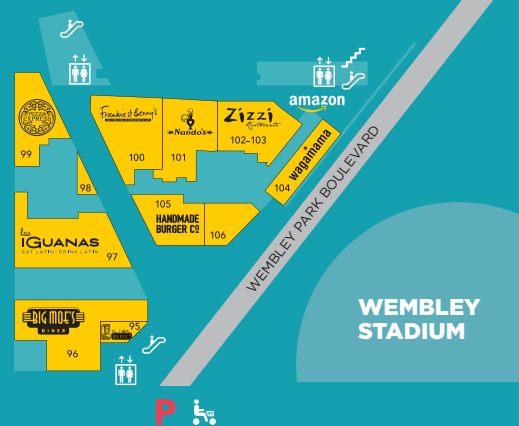

HOW TO GET TO LDO

TUBE AND TRAIN

We're just 15 minutes from the West End by Tube and nine minutes from Marylebone to Wembley Stadium, which is a two minute walk from LDO.

BUS

Routes 83, 182 and 223 all serve local Tube stations and surrounding areas and will drop you almost at the main entrance of the outlet.

Wembley Park

Wembley Stadium

HA9 ORX

[LondonDesignerOutlet.com](https://www.LondonDesignerOutlet.com)

FOOD

FASHION

**LONDON
DESIGNER
OUTLET**
WEMBLEY PARK

GROUND LEVEL

LEVEL TWO

LEVEL ONE

LEVEL FOUR

STORE DIRECTORY

FASHION

- 36 BJÖRN BORG
- 80 GAP OUTLET
- 58 GUESS
- 83 H&M
- 77 JACK WILLS
- 62 LEE WRANGLER
- 76 LEVI'S
- 27 M&S OUTLET
- 92 NEXT OUTLET
- 74 PHASE EIGHT
- 63 RELIGION
- 78 REPLAY
- 50 SKOPES
- 65 SUIT DIRECT
- 84 SUPERDRY